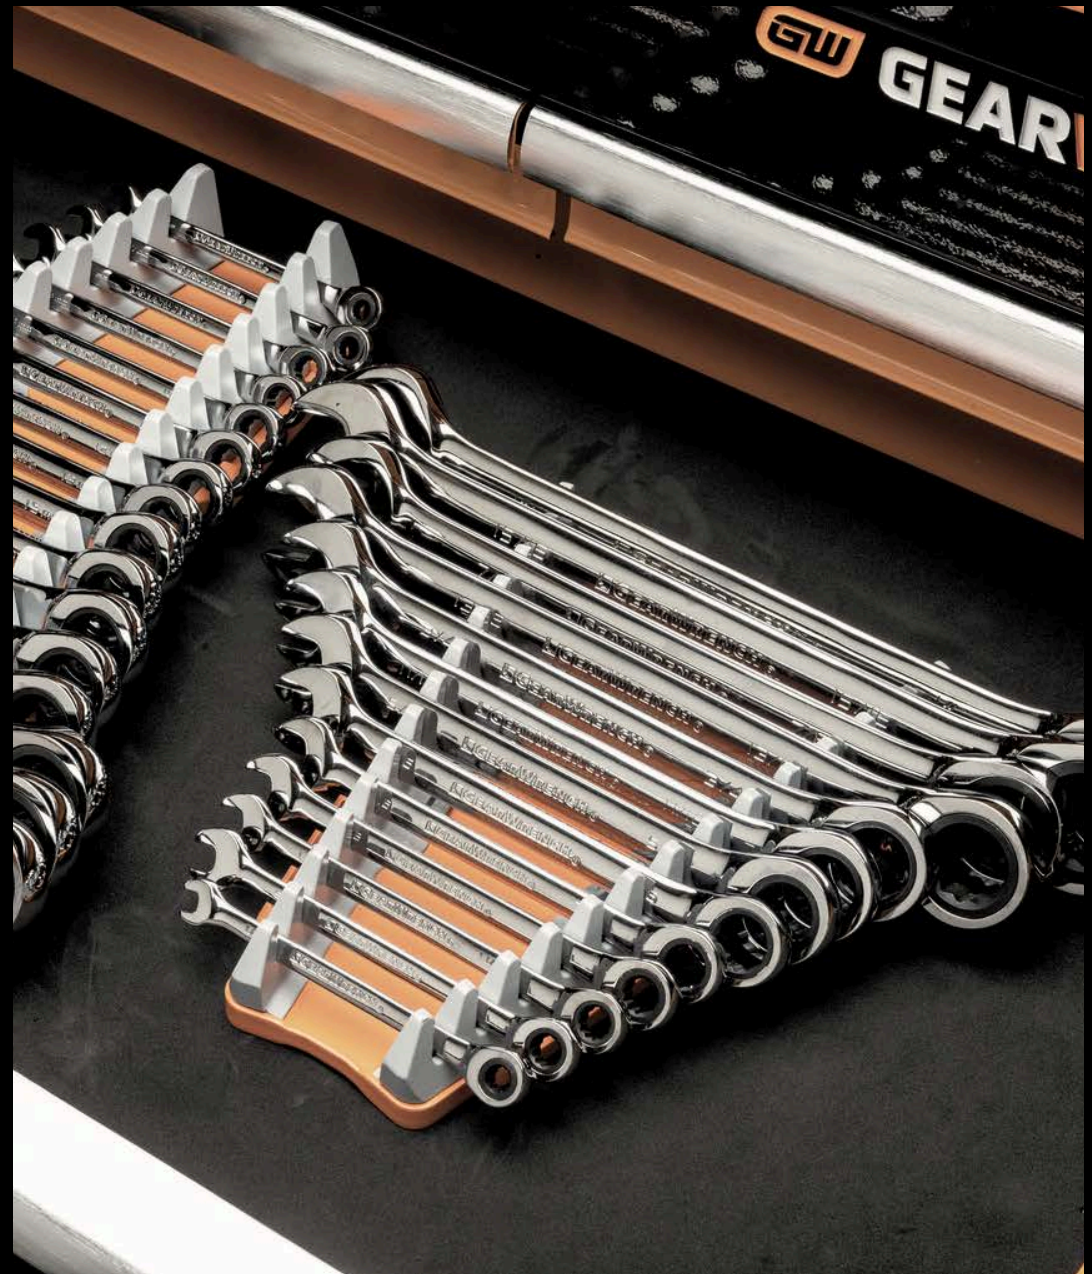

GEARED DIFFERENTLY

Since it's revolutionary inception in the mid 1990's, GEARWRENCH has proven itself to be a force to be reckoned with in the tool industry. The original GEARWRENCH ratcheting wrench is now a tool box necessity for almost every professional tool user. Scores of innovative new products, designed to provide a solution for any task, are being introduced every year. We make it our business to know the challenges you face on the job, so we can create the tools that help you get the job done faster.

GEARWRENCH has always been focused on continuous improvement in three areas: Speed, Strength, Access.